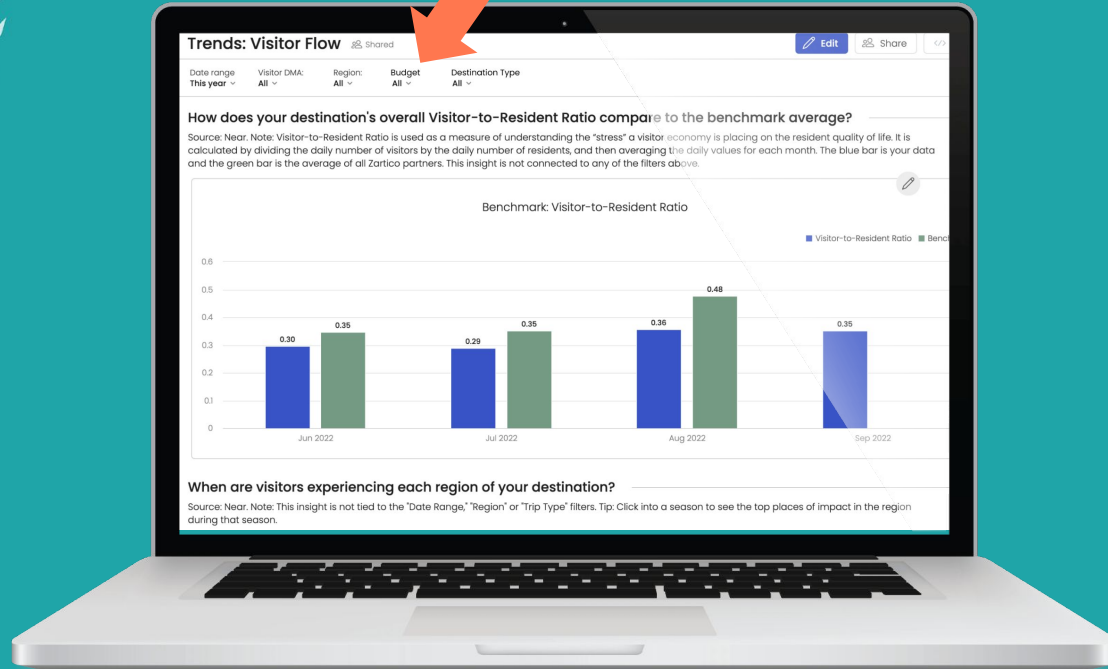

Data Science Led Innovations

Stabilizing Location Data
Improved Visitor Spending
Length of Stay (Beta)
Visitor Volume (Beta)

Website Contribution 2.0

Google Analytics 4 (GA4)

Place-based Maps

- See what's in your boundary
- Discover opportunities in your regions
- Understand your Place-Based Strategy

Benchmark Cohorts

- Budget - How do I compare against destinations with similar budgets?
- Regions - How do I compare against destinations near me?
- Destination Type - How do I compare against destinations with similar characteristics?

Imagine being able to identify, predict, and influence passenger flow patterns.

This is the power of ZDOS Airport — actionable intelligence that provides real-time insights into passenger behavior, enabling data-driven decision-making.