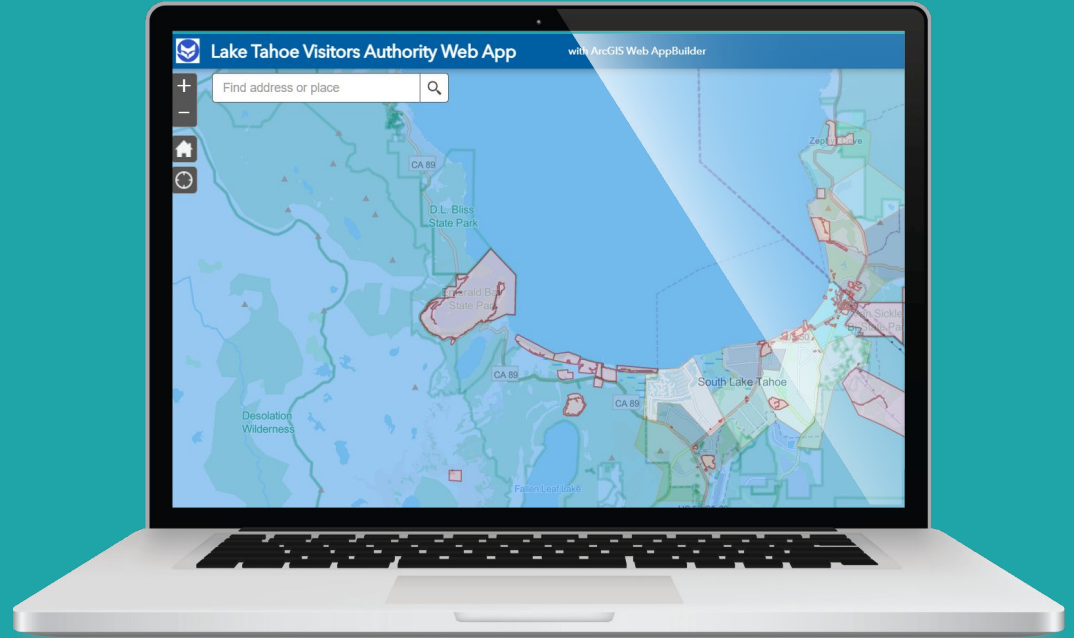

Data Science Led Innovations

Stabilizing Location Data
Improved Visitor Spending
Length of Stay (Beta)
Visitor Volume (Beta)

Website Contribution 2.0

Google Analytics 4 (GA4)

Place-based Maps

- See what's in your boundary
- Discover opportunities in your regions
- Understand your Place-Based Strategy

Benchmark Cohorts

- Budget - How do I compare against destinations with similar budgets?
- Regions - How do I compare against destinations near me?
- Destination Type - How do I compare against destinations with similar characteristics?

Self-serve Dynamic Visualizations

ZARTICO Academy

Zartico Academy

- On-demand learning at your own pace
- Hub for all education including live trainings
- Individual courses, certification tracks, and badging

Imagine being able to identify, predict, and influence passenger flow patterns.

This is the power of ZDOS Airport — actionable intelligence that provides real-time insights into passenger behavior, enabling data-driven decision-making.