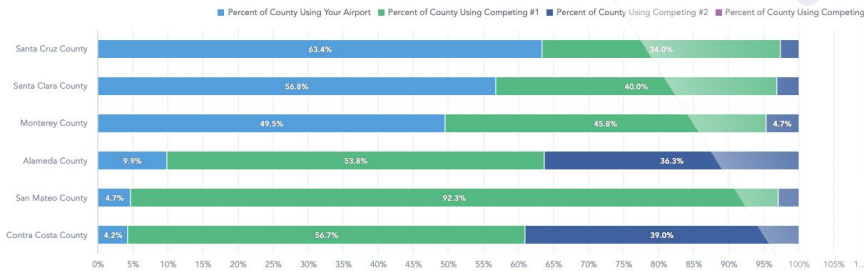

Market Share: What's the total market share of all counties in your catchment?